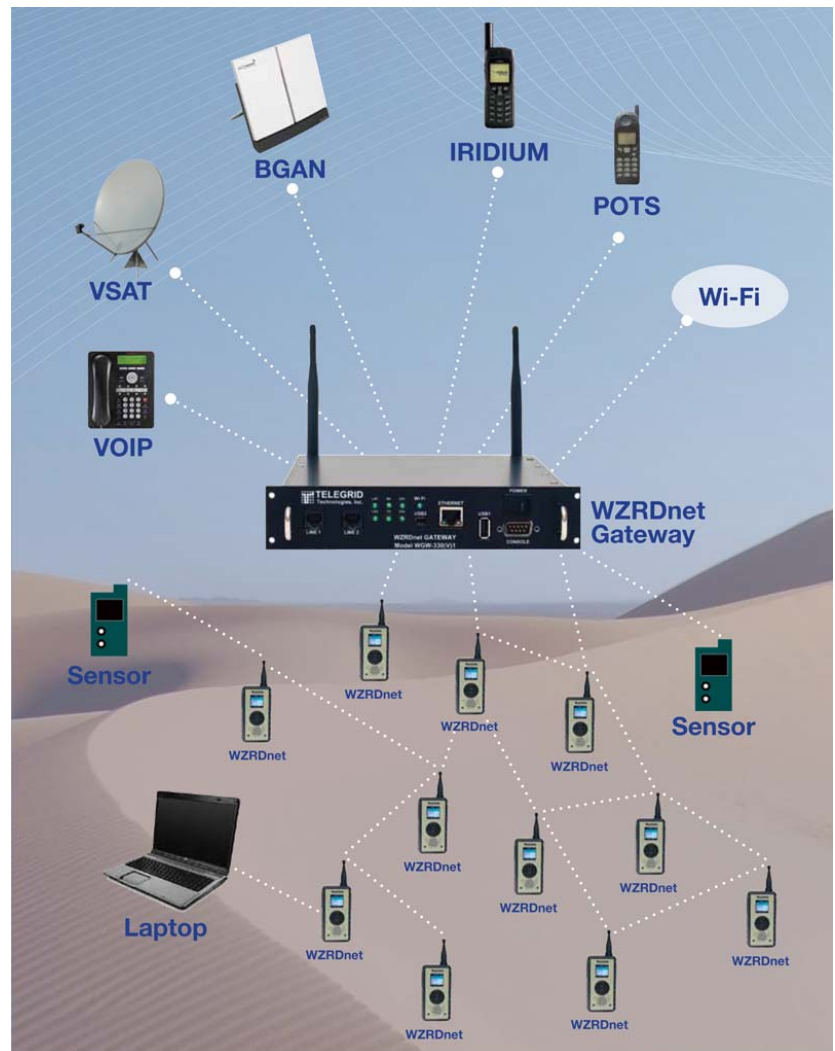

WZRDnet Transportable Kits

Tactical, PRO and Starter

- Rapidly Deployable Mesh Network
- Available as a Tactical, Pro and Starter Kit.
- Simply add handsets to increase network size.
- Operates without infrastructure (i.e., no cell towers or satellites required)
- Free local area voice and data communications
- Interoperable with VOIP networks and analog PSTN
- Interfaces include RJ-45, RJ-11, Serial, USB
- Share one satellite contract amongst many users
- Mesh network provides longer range than cell nodes or cordless phones
- GPS for friendly force tracking

WZRDnet is a wireless ad-hoc mesh network that provides voice and data communications without existing infrastructure (i.e. no cell towers or satellites required). WZRDnet Kits contain, in a single man-transportable case, all the equipment needed to form a complete stand-alone voice, text and data mesh network as well as provide Wide Area Network access.

WZRDnet Transportable Kits provide modular and mobile communications around obstructions and beyond line-of-sight. Increase capabilities by integrating satellite terminals, ruggedized laptops, and solar power sources.

Tactical Kit

P/N: WTK-350-TAC

PRO Kit

P/N: WTK-350-PRO

Starter Kit

P/N: WTK-350-STR

Tactical versus PRO

- Tactical includes a rear signal entry panel so it can be run open or closed
- Tactical allows charging of all 10 handsets inside the Kit at the same time
- Tactical includes 2 Command Center Licenses to allow data transfer between two PCs
- Tactical includes 10 PTT Earpieces