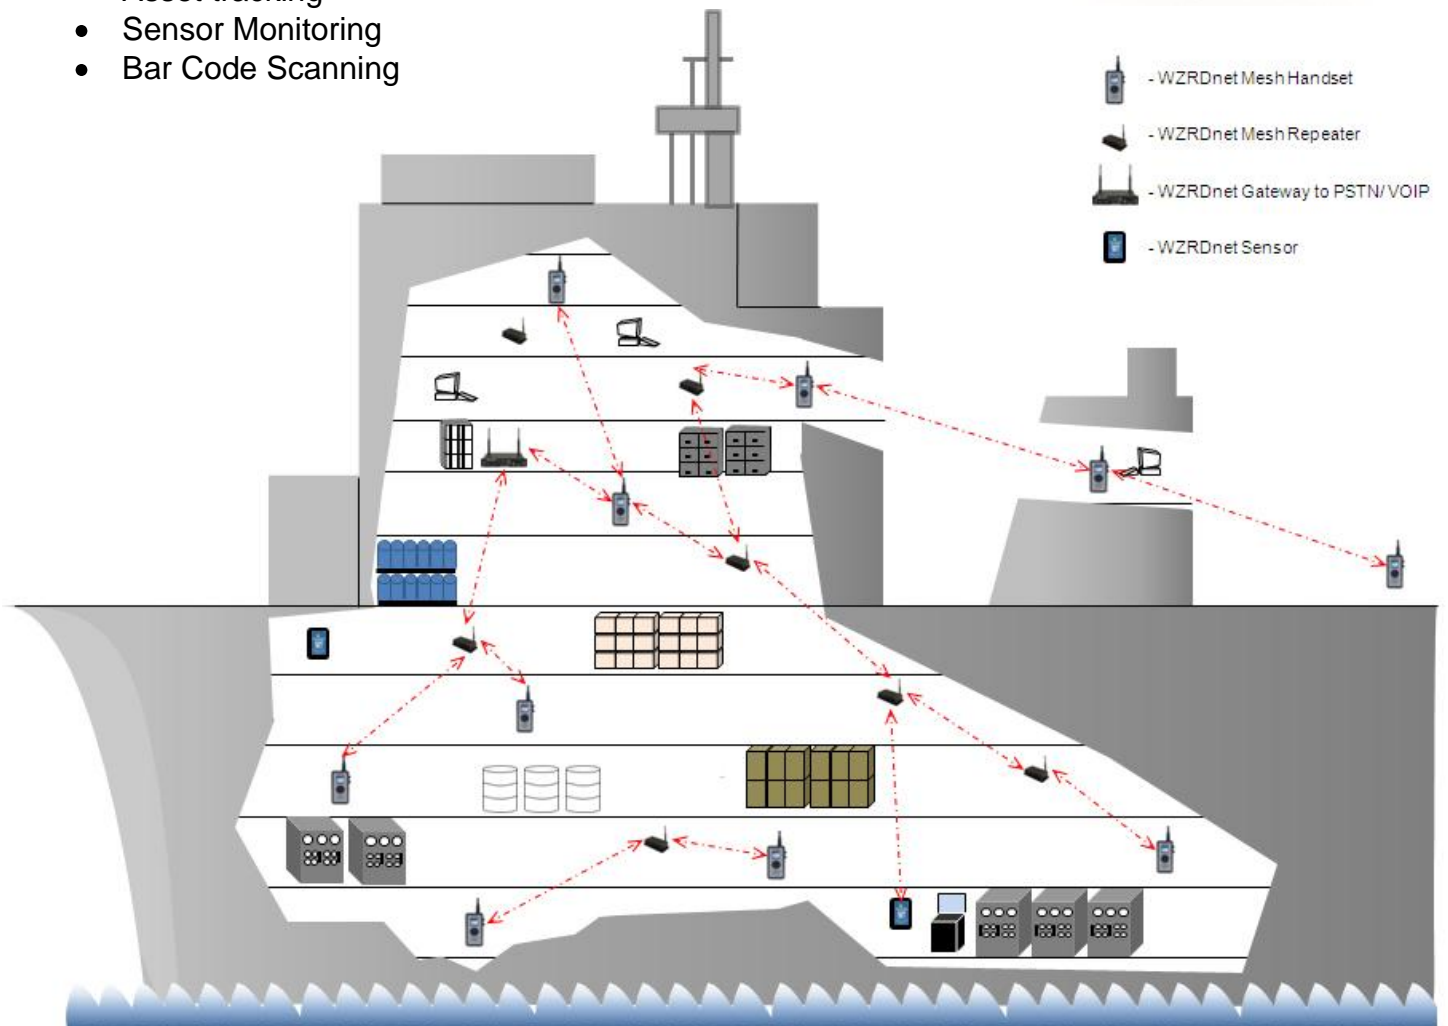

Intra-Ship Communications Network

WZRDnet Mesh Network

TELEGRID

- Low Installation Costs
 - No cables to run
 - Repeaters work off preexisting power sources
 - Self-forming network
- Operational Benefits
 - Broadcast and Peer-to-Peer
 - Voice and Text Messaging
- Enhanced Mobility
 - Can be used on and off the ship
 - Port Security
 - Anti-Piracy
- Secure Communications
- Applications
 - Asset tracking
 - Sensor Monitoring
 - Bar Code Scanning

WZRDnet is a mesh network designed to operate in demanding environments where supporting infrastructure does not exist. These characteristics make WZRDnet an ideal candidate for shipboard communications, especially as a simple to install upgrade to existing vessels. When compared to competing systems which require an infrastructure such as Distributed Antenna Systems (DAS) or Radiating Transmission Line (RTL) systems, WZRDnet is shown to have clearly superior benefits. By eliminating the need for infrastructure WZRDnet eliminates the high costs and complexities associated with installing DAS and RTL.

WZRDnet is composed of lightweight handsets, which operate both as user interface devices and repeaters in the mesh network. If a destination is not in line-of-sight, a handset will automatically route communications through other handsets or stand alone repeaters. WZRDnet can operate as an isolated, standalone network or it can access Wide Area Networks, including PSTN, VOIP and radio networks, via the WZRDnet Gateway to provide seamless interoperability. WZRDnet provides internal ship voice and data communications without the expense of installing any infrastructure.

- Menu Driven Color Display
- MIL-STD-810G Rugged
- IP67 Weather Resistant
- Over 24 Hours of Battery Life
- Size: Radio: 1.3 x 2.8 x 5.4 inches
- Antenna length: 2 inches
- Weight: 0.6 lbs including batteries