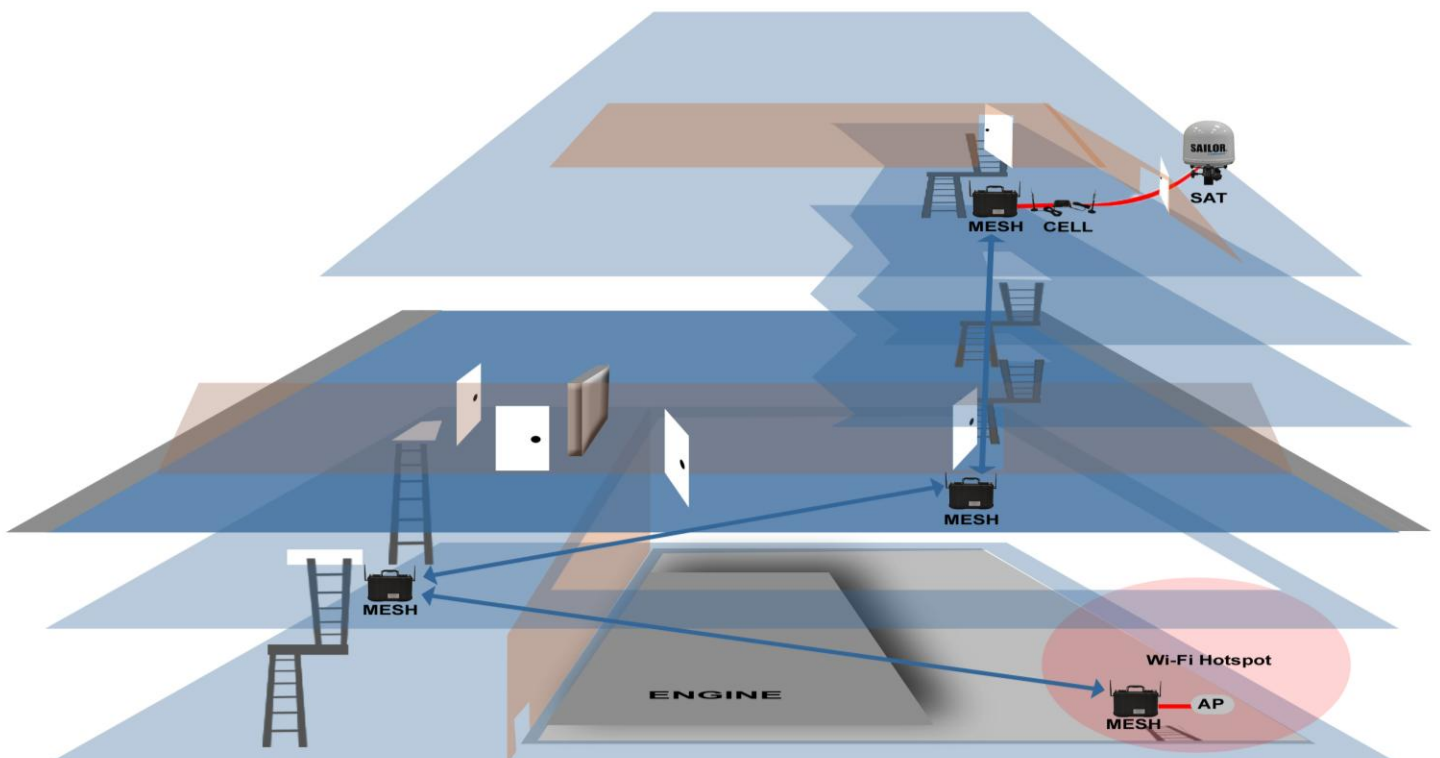

# PROTEUS MESH NODE

WPM-3010

- Wireless Broadband Mesh Networking Kit
- Simple and Adaptable
  - Self-forming Network
  - Self-healing Mesh
  - Visual Indicator of Network Status
  - Traffic Prioritization
- Transportable
  - Rapidly Deployable
  - Ruggedized Enclosure
- Secure
  - WEP and WPA2 encryption between nodes
  - 256-bit AES encryption from ingress to egress.